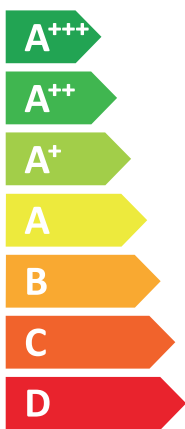

ENERG

енергия · ενέργεια

VIESMANN

VITOCAL 250-A COMPACT

AWMIT.A1.19-V056 / AWMOF-251.A1.16-400-V002

A+++

A

Two icons showing sound power levels: a speaker icon with a house and the text "40 dB", and a house icon with a speaker and the text "48 dB".

A legend with three colored squares and their corresponding power outputs: a dark blue square for "17 kW", a medium blue square for "12 kW", and a light blue square for "7 kW".

2019

811/2013