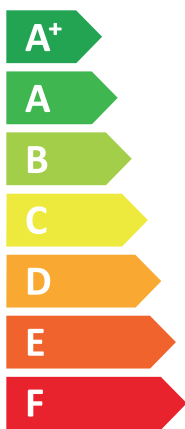

ENERG

енергия · ενέργεια

VIESMANN

VITOCAL 250-A COMPACT

AWMIT.A1.19-V056 / AWMOF-251.A1.16-400-V002

A+++

A

Two icons showing sound power levels: a speaker icon with a house and the text "40 dB", and a house icon with a speaker and the text "48 dB".

A legend with three colored squares and their corresponding power outputs: a dark blue square for "17 kW", a medium blue square for "12 kW", and a light blue square for "7 kW".

2019

811/2013