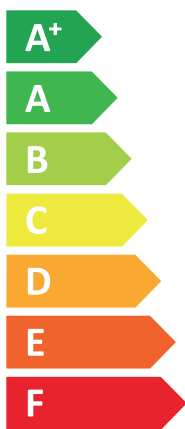

ENERG

енергия · ενέργεια

VISSMANN

VITOCAL 250-A COMPACT

AWMIT.A1.19-V056 / AWMOF-251.A1.13-400-V002

Two icons showing sound power levels. The top icon shows a speaker inside a house with the text "40 dB". The bottom icon shows a speaker outside a house with the text "50 dB".

A legend for power output in kW, consisting of three colored squares: dark blue for 10 kW, medium blue for 12 kW, and light blue for 7 kW.

2019

811/2013