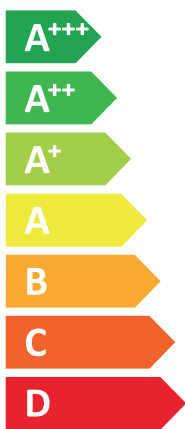

ENERG

енергия · ενέργεια

VISSMANN

VITOCAL 250-A COMPACT

AWMIT.A1.19-V056 / AWMOF-251.A1.13-400-V002

Two icons showing sound power levels. The top icon shows a speaker inside a house with the text "40 dB". The bottom icon shows a speaker outside a house with the text "50 dB".

A legend for power output in kW, consisting of three colored squares: dark blue for 10 kW, medium blue for 12 kW, and light blue for 7 kW.

2019

811/2013