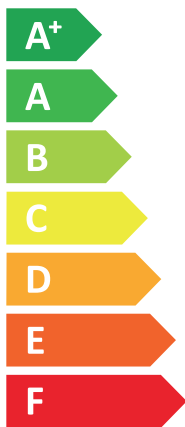

ENERG

енергия · ενέργεια

VISSMANN

VITOCAL 250-A COMPACT

AWMIT.A1.19-V056 / AWMOF-251.A1.10-400-V002

Two icons showing sound power levels. The top icon shows a speaker inside a house with the value 40 dB. The bottom icon shows a speaker outside a house with the value 49 dB.

A legend with three colored squares and their corresponding power outputs: a dark blue square for 8 kW, a medium blue square for 9 kW, and a light blue square for 5 kW.

2019

811/2013

6245805-01