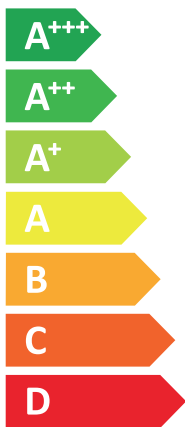

ENERG

енергия · ενέργεια

VISSMANN

VITOCAL 250-A COMPACT

AWMIT.A1.19-V056 / AWMOF-251.A1.10-400-V002

Two icons showing sound power levels. The top icon shows a speaker inside a house with the value 40 dB. The bottom icon shows a speaker outside a house with the value 49 dB.

A legend with three colored squares and their corresponding power outputs: a dark blue square for 8 kW, a medium blue square for 9 kW, and a light blue square for 5 kW.

2019

811/2013

6245805-01