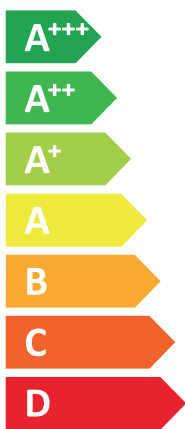

ENERG

енергия · ενέργεια

VIESSMANN

VITOCAL 250-A COMPACT

AWMIT.A1.19-V056 / AWMOF-251.A1.10-230-V002

Two icons showing sound power levels. The top icon shows a speaker inside a house with the text "40 dB". The bottom icon shows a speaker outside a house with the text "49 dB".

A legend with three colored squares and their corresponding power outputs: a dark blue square for "8 kW", a medium blue square for "9 kW", and a light blue square for "5 kW".

2019

811/2013