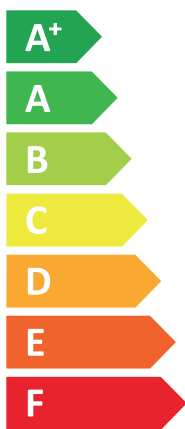

ENERG

енергия · ενέργεια

VIESSMANN

VITOCAL 250-A COMPACT

AWMIT.A1.19-V056 / AWMOF-251.A1.10-230-V002

Two icons showing sound power levels. The top icon shows a speaker inside a house with the text "40 dB". The bottom icon shows a speaker outside a house with the text "49 dB".

A legend with three colored squares and their corresponding power outputs: a dark blue square for "8 kW", a medium blue square for "9 kW", and a light blue square for "5 kW".

2019

811/2013