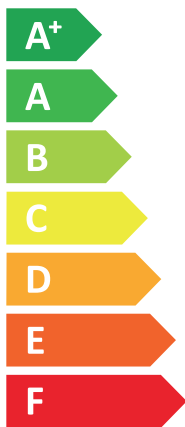

ENERG

енергия · ενέργεια

VIESSMANN

VITOCAL 250-A COMPACT

AWMIT.A1.19-V056 / AWMOF-251.A1.08-230-V002

A++

A

Two icons showing sound power levels. The top icon shows a speaker inside a house with the text "40 dB". The bottom icon shows a speaker outside a house with the text "48 dB".

A legend for power output in kW, shown as three colored squares: dark blue for 7 kW, medium blue for 6 kW, and light blue for 4 kW.

2019

811/2013

6245801-01