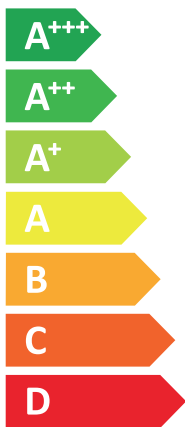

ENERG

енергия · ενέργεια

VIESSMANN

VITOCAL 250-A COMPACT

AWMIT.A1.19-V056 / AWMOF-251.A1.08-230-V002

A++

A

Two icons showing sound power levels. The top icon shows a speaker inside a house with the text "40 dB". The bottom icon shows a speaker outside a house with the text "48 dB".

A legend for power output in kW, shown as three colored squares: dark blue for 7 kW, medium blue for 6 kW, and light blue for 4 kW.

2019

811/2013

6245801-01