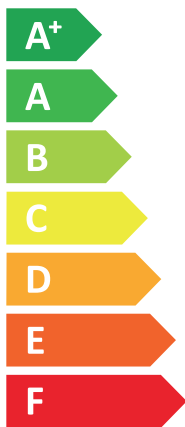

ENERG

енергия · ενέργεια

VISSMANN

VITOCAL 250-A COMPACT
AWMIT.A1.19-V056 / AWMOF-251.A1.06-230-V002

A++

A

Two icons showing sound power levels. The top icon shows a speaker inside a house with the text "40 dB". The bottom icon shows a speaker outside a house with the text "47 dB".

A legend with three colored squares and their corresponding power outputs: a dark blue square for "7 kW", a medium blue square for "5 kW", and a light blue square for "2 kW".

2019

811/2013

6245800-01