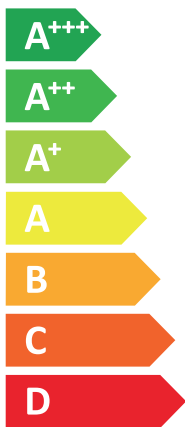

ENERG

енергия · ενέργεια

VISSMANN

VITOCAL 250-A COMPACT
AWMIT.A1.19-V056 / AWMOF-251.A1.06-230-V002

A++

A

Two icons showing sound power levels. The top icon shows a speaker inside a house with the text "40 dB". The bottom icon shows a speaker outside a house with the text "47 dB".

A legend with three colored squares and their corresponding power outputs: a dark blue square for "7 kW", a medium blue square for "5 kW", and a light blue square for "2 kW".

2019

811/2013

6245800-01