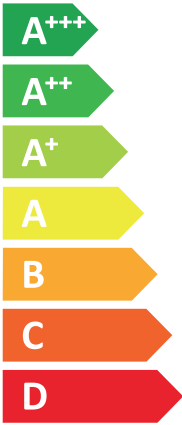

ENERG

енергия · ενέργεια

VISSMANN

VITOCAL 250-A COMPACT
AWMIT.A1.19-V056 / AWMOF-251.A1.04-230-V002

A++

A

Two icons showing sound power levels. The top icon shows a speaker inside a house with the text "40 dB". The bottom icon shows a speaker outside a house with the text "46 dB".

A legend for power output zones, consisting of three colored squares with corresponding power values: a dark blue square for "5 kW", a medium blue square for "4 kW", and a light blue square for "2 kW".