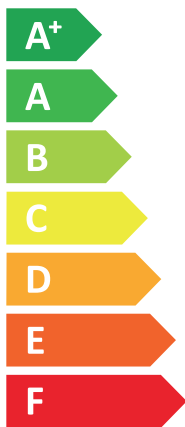

ENERG

енергия · ενέργεια

VISSMANN

VITOCAL 222-S, AWBT-M-E-AC-AF 221.E06 2C

A++

A

Two icons showing sound power levels. The top icon shows a speaker inside a house with the value 41 dB. The bottom icon shows a speaker outside a house with the value 49 dB.

A legend for the power output zones, showing three colored squares with corresponding values: dark blue for 7 kW, medium blue for 6 kW, and light blue for 4 kW.

2019

811/2013

6171924-3