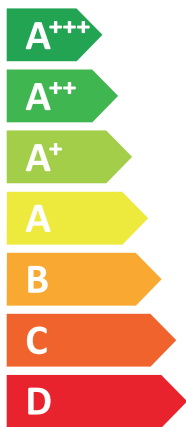

ENERG

енергия · ενέργεια

VISSMANN

VITOCAL 222-S, AWBT-M-E-AC-AF 221.E06 2C

A++

A

Two icons showing sound power levels. The top icon shows a speaker inside a house with the value 41 dB. The bottom icon shows a speaker outside a house with the value 49 dB.

A legend for the power output zones, showing three colored squares with corresponding values: dark blue for 7 kW, medium blue for 6 kW, and light blue for 4 kW.

2019

811/2013

6171924-3