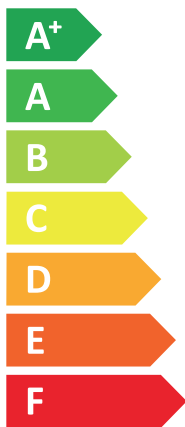

## VISSMANN

VITOCAL 222-S, AWBT-M-E-AC-AF 221.E06

**A++**

**A**

Two icons of a house with a speaker. The top icon shows sound waves coming out of the house with the value **41 dB**. The bottom icon shows sound waves entering the house with the value **49 dB**.

A legend with three colored squares and their corresponding power outputs: a dark blue square for **7 kW**, a medium blue square for **6 kW**, and a light blue square for **4 kW**.

2019

811/2013

6171916-3