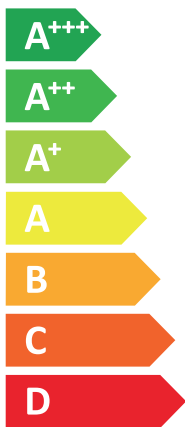

## VISSMANN

VITOCAL 222-S, AWBT-M-E-AC-AF 221.E06

**A++**

**A**

Two icons of a house with a speaker. The top icon shows sound waves coming out of the house with the value **41 dB**. The bottom icon shows sound waves entering the house with the value **49 dB**.

A legend with three colored squares and their corresponding power outputs: a dark blue square for **7 kW**, a medium blue square for **6 kW**, and a light blue square for **4 kW**.

2019

811/2013

6171916-3