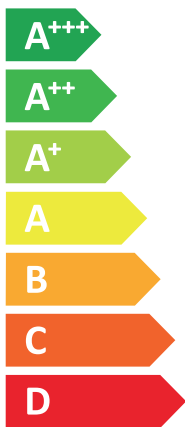

ENERG

енергия · ενέργεια

VISSMANN

VITOCAL 222-S, AWBT-M-E-AC 221.E06

A++

A

Two icons showing sound power levels. The top icon shows a speaker inside a house with the text '41 dB'. The bottom icon shows a speaker outside a house with the text '49 dB'.

A legend for power output zones, consisting of three colored squares with corresponding power values: a dark blue square for '7 kW', a medium blue square for '6 kW', and a light blue square for '4 kW'.