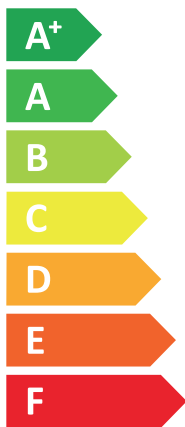

ENERG

енергия · ενέργεια

VISSMANN

VITOCAL 222-S, AWBT-M-E-AC 221.E06

A++

A

Two icons showing sound power levels. The top icon shows a speaker inside a house with the text '41 dB'. The bottom icon shows a speaker outside a house with the text '49 dB'.

A legend for power output zones, consisting of three colored squares with corresponding power values: a dark blue square for '7 kW', a medium blue square for '6 kW', and a light blue square for '4 kW'.