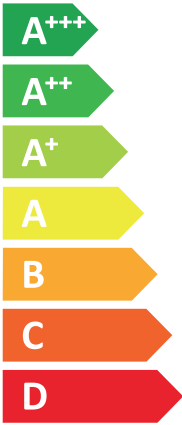

ENERG
енергия · ενέργεια

VISSMANN

VITOCAL 222-G, BWT 221.B06

A++

A+

Icon of a speaker inside a house with sound waves, labeled "40 dB". Below it is an icon of a house with sound waves coming out.

Legend for power distribution zones on the map of Europe, shown as three colored squares: dark blue for 9 kW, medium blue for 6 kW, and light blue for 5 kW.