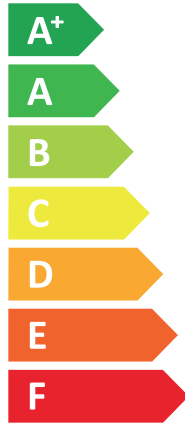

ENERG
енергия · ενέργεια

VISSMANN

VITOCAL 222-G, BWT 221.B06

A++

A+

Icon of a speaker inside a house with sound waves, labeled "40 dB". Below it is an icon of a house with sound waves coming out.

Legend for power distribution zones on the map of Europe, shown as three colored squares: dark blue for 9 kW, medium blue for 6 kW, and light blue for 5 kW.