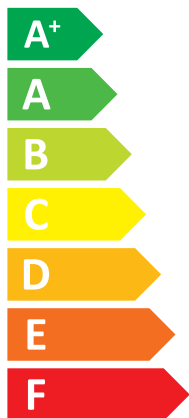

ENERG

енергия · ενεργεια

Dimplex

LA 0712BWC

A++

A

42 dB

58 dB

Two icons showing sound waves from a speaker and a house, indicating sound power levels.

- 5 kW
- 7 kW
- 9 kW