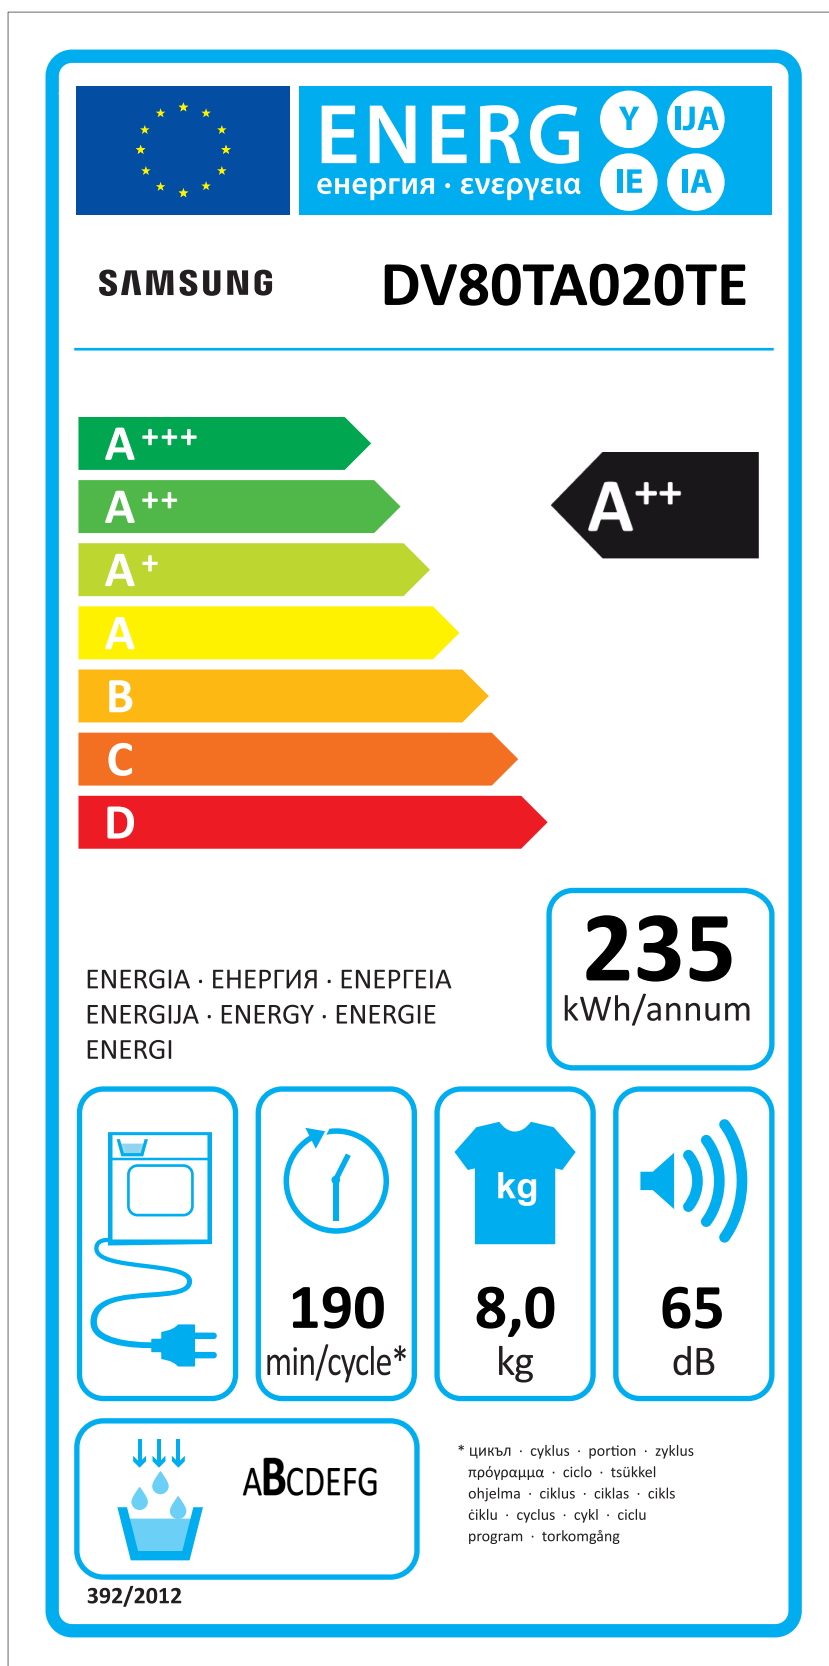

ERP LABEL ENERGY (DRYER CONDENSER TYPE)

CODE : DC68-03225C
Size : 110 x 220 (mm)
Material : ART