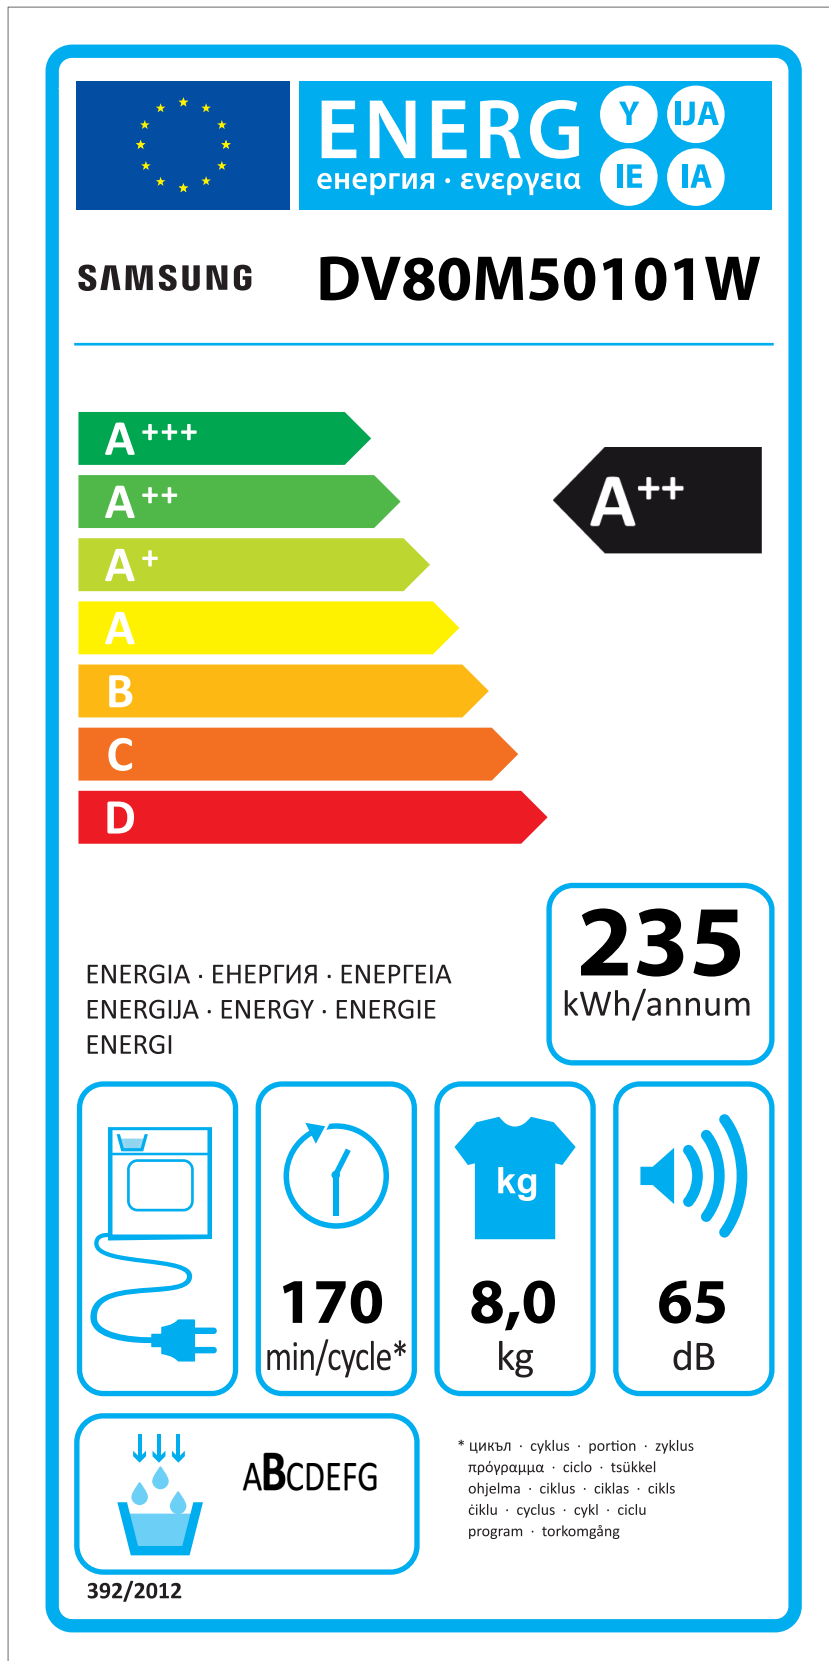

ERP LABEL ENERGY (DRYER CONDENSER TYPE)

CODE : DC68-03225C
Size : 110 x 220 (mm)
Material : ART