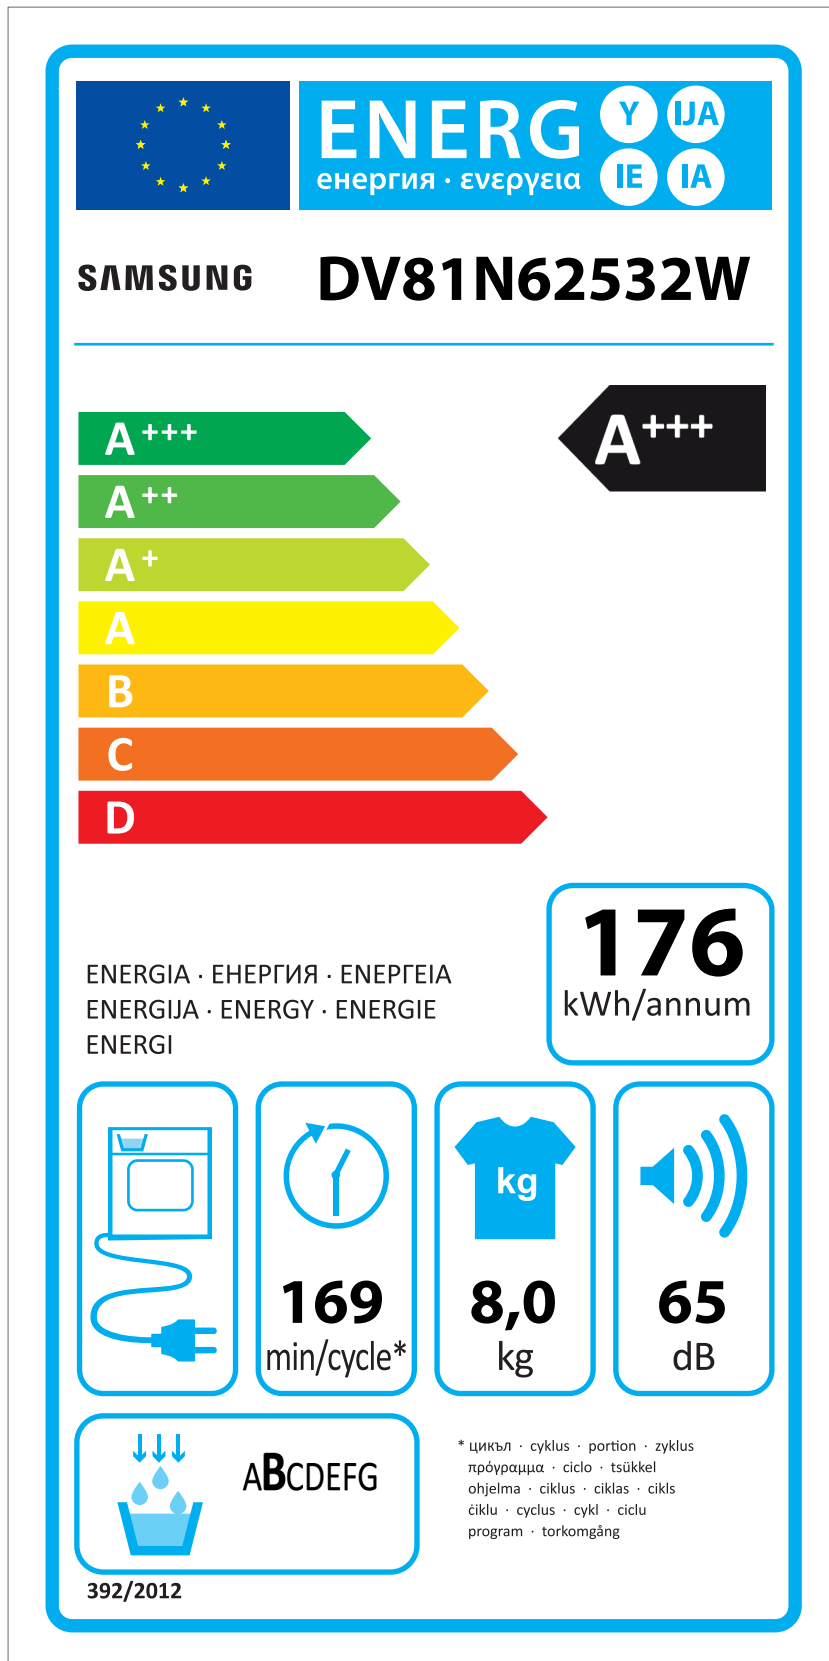

ERP LABEL ENERGY (DRYER CONDENSER TYPE)

CODE : DC68-03225C
Size : 110 x 220 (mm)
Material : ART